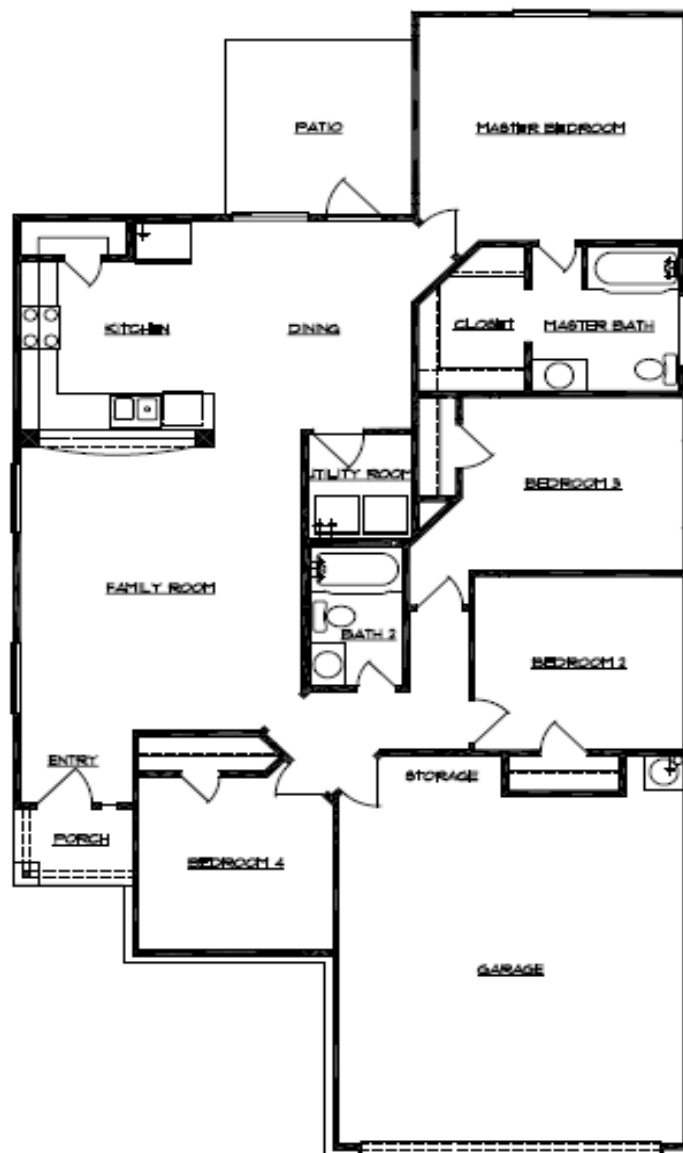

“Experience the Tradition”

PREMIERE HOMES

by BRASELTON

www.braseltonhomes.com

991-4710

The Aaron

1466 Square Feet

4 Bedrooms

2 Baths

© Copyright – Kipp Flores Architects 2002

11/27/2007

"ALL SQUARE FOOTAGE ARE APPROXIMATE, PLANS MAY NOT ACCURATELY REFLECT ROOM SIZE PRICES, FINANCING, PLAN DESIGNS, AND AVAILABILITY OF SITES ARE SUBJECT TO CHANGE WITHOUT NOTICE"

Aaron

Elevation "A"

Elevation "B"

Elevation "C"