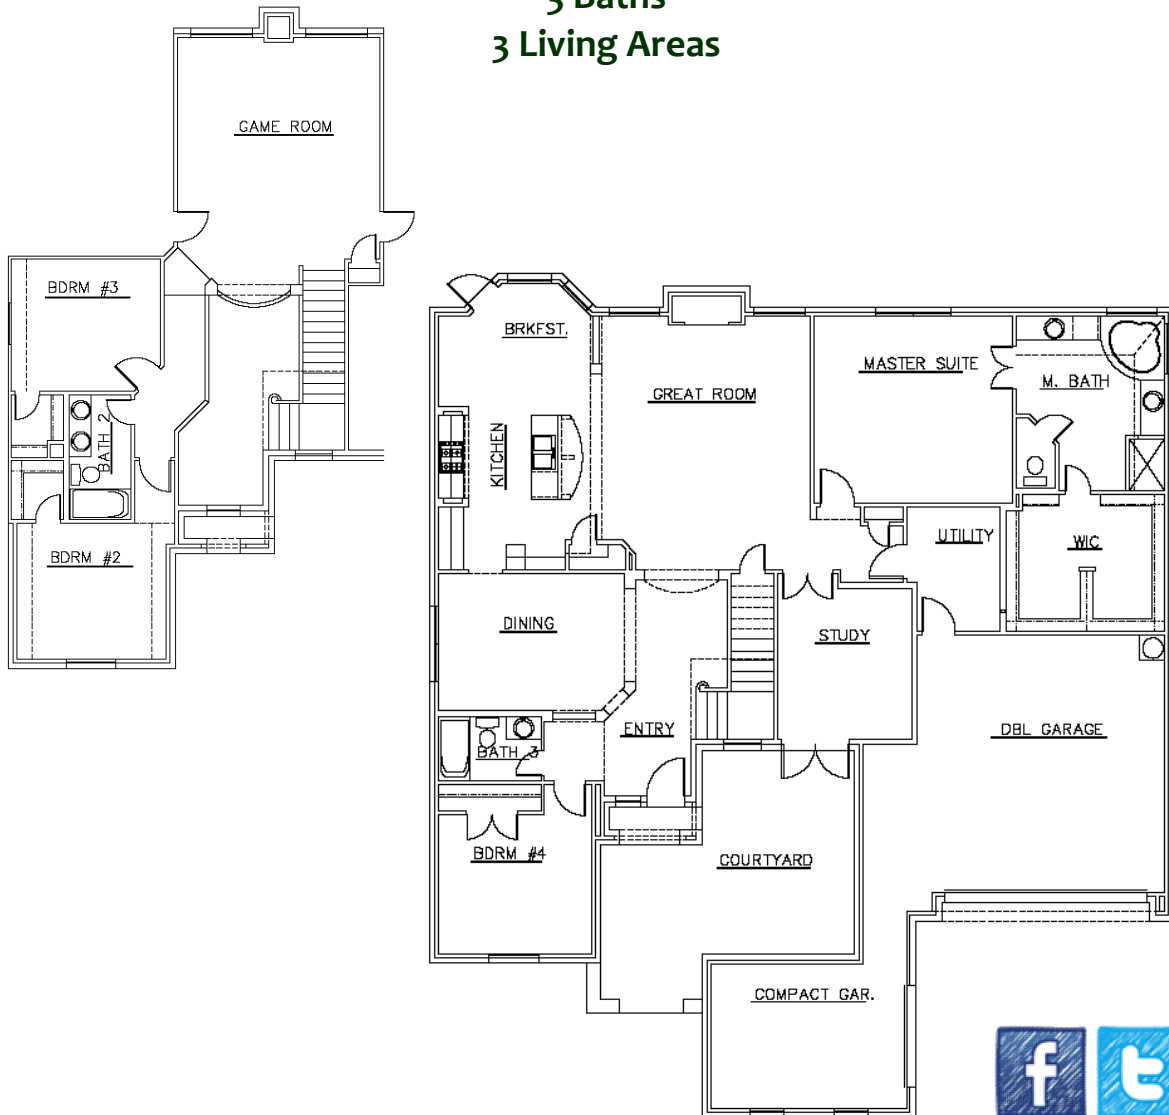

Braselton HOMES

experience the tradition

991-4710

The Buckingham

3008 Square Feet

4 Bedrooms

3 Baths

3 Living Areas

© Copyright – Braselton Homes, Inc. 2007

12/10/2007

"ALL SQUARE FOOTAGE ARE APPROXIMATE, PLANS MAY NOT ACCURATELY REFLECT ROOM SIZE PRICES, FINANCING, PLAN DESIGNS, AND AVAILABILITY OF SITES ARE SUBJECT TO CHANGE WITHOUT NOTICE"

The Buckingham

Elevation "A"

Elevation "B"

Elevation "C"