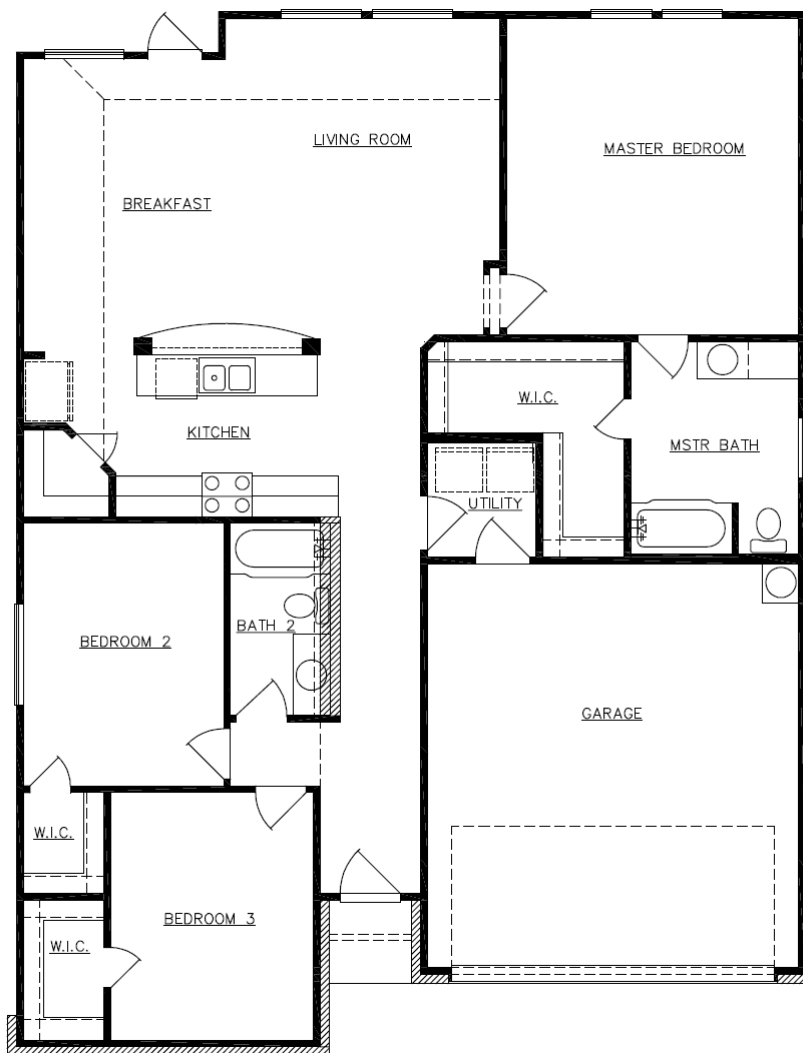

Braselton HOMES

experience the tradition

991-4710

The Cambridge II

1501 Square Foot

3 Bedrooms

2 Baths

© Copyright – Kipp Flores Architects 2002

7/01/2011

"ALL SQUARE FOOTAGE ARE APPROXIMATE, PLANS MAY NOT ACCURATELY REFLECT ROOM SIZE PRICES, FINANCING, PLAN DESIGNS, AND AVIALABILITY OF SITES ARE SUBJECT TO CHANGE WITHOUT NOTICE"

The Cambridge II

ELEVATION "A"

ELEVATION "B"

ELEVATION "C"

ELEVATION "D"

ELEVATION "G"

ELEVATION "H"