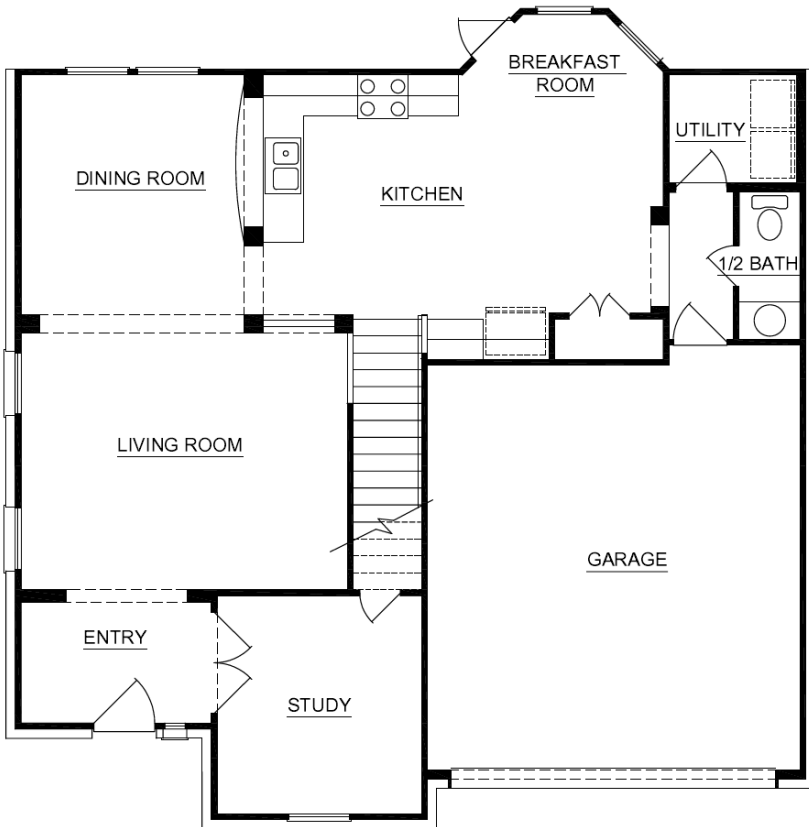

Braselton HOMES

experience the tradition

991-4710

The Coventry

2197 Square Feet

3-4 Bedrooms

2 1/2 Baths

First Floor

Second Floor

© Copyright – Kipp Flores Architects 2002

01/25/2011

"ALL SQUARE FOOTAGE ARE APPROXIMATE, PLANS MAY NOT ACCURATELY REFLECT ROOM SIZE PRICES, FINANCING, PLAN DESIGNS, AND AVIALABILITY OF SITES ARE SUBJECT TO CHANGE WITHOUT NOTICE"