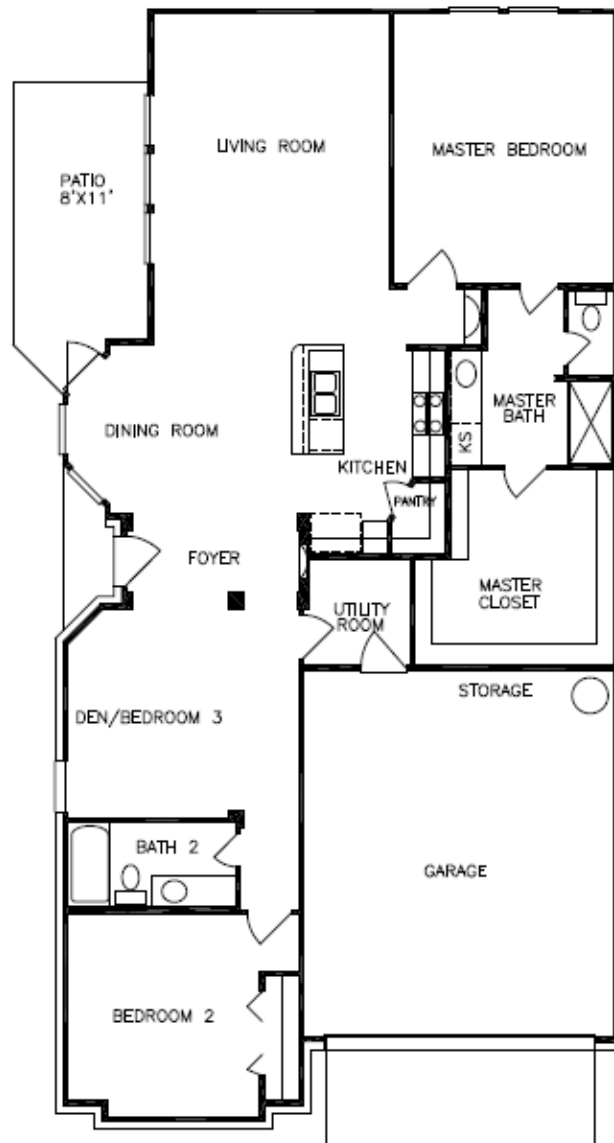

Braselton HOMES

experience the tradition

991-4710

The Covington

1588 Square Feet

3 Bedrooms

2 Baths

© Copyright – Braselton Homes, Inc. 2007

11/03/2008

"ALL SQUARE FOOTAGE ARE APPROXIMATE, PLANS MAY NOT ACCURATELY REFLECT ROOM SIZE PRICES, FINANCING, PLAN DESIGNS, AND AVIALABILITY OF SITES ARE SUBJECT TO CHANGE WITHOUT NOTICE"

The Covington

Elevation "A"