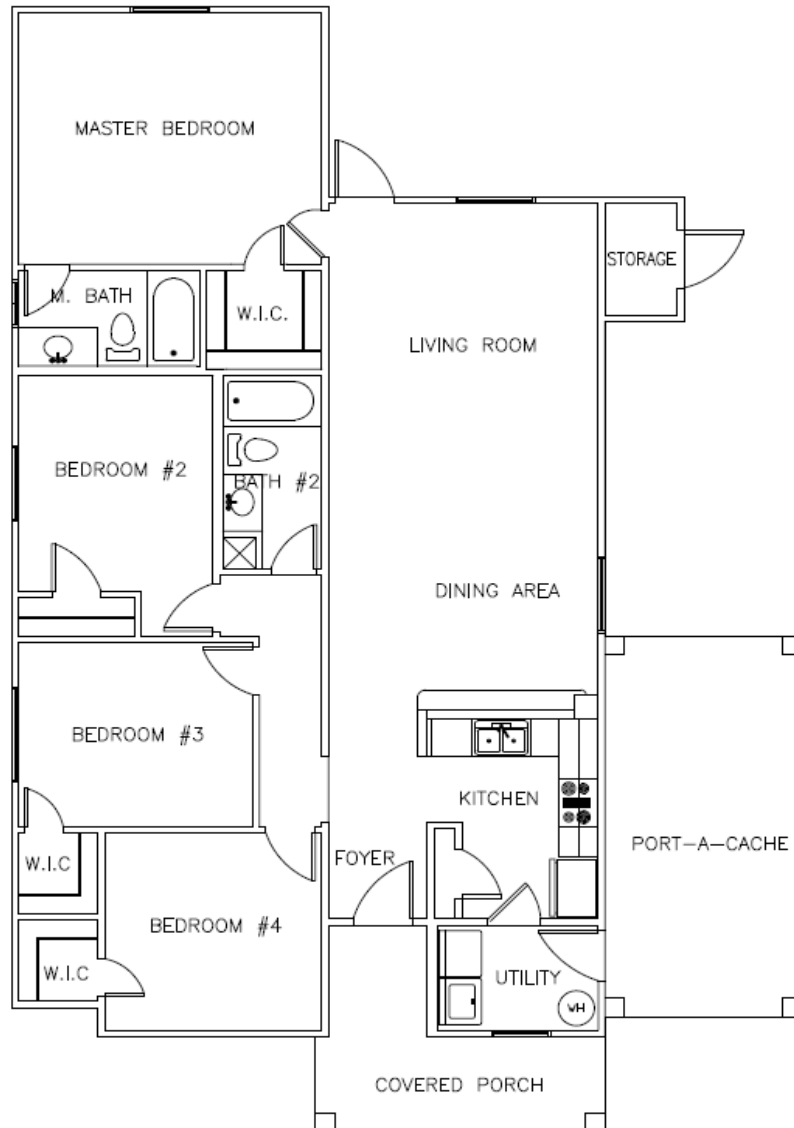

“Experience the Tradition”

PREMIERE HOMES

by BRASELTON

www.braseltonhomes.com

991-4710

The Dartmouth

1439 Square Feet

4 Bedrooms

2 Baths

© Copyright – Braselton Homes, Inc. 2002

07/02/2008

"ALL SQUARE FOOTAGE ARE APPROXIMATE, PLANS MAY NOT ACCURATELY REFLECT ROOM SIZE PRICES, FINANCING, PLAN DESIGNS, AND AVIALABILITY OF SITES ARE SUBJECT TO CHANGE WITHOUT NOTICE"

COTTAGES AT OSO BAY
The Dartmouth

Elevation "A"

Elevation "B"

Elevation "C"