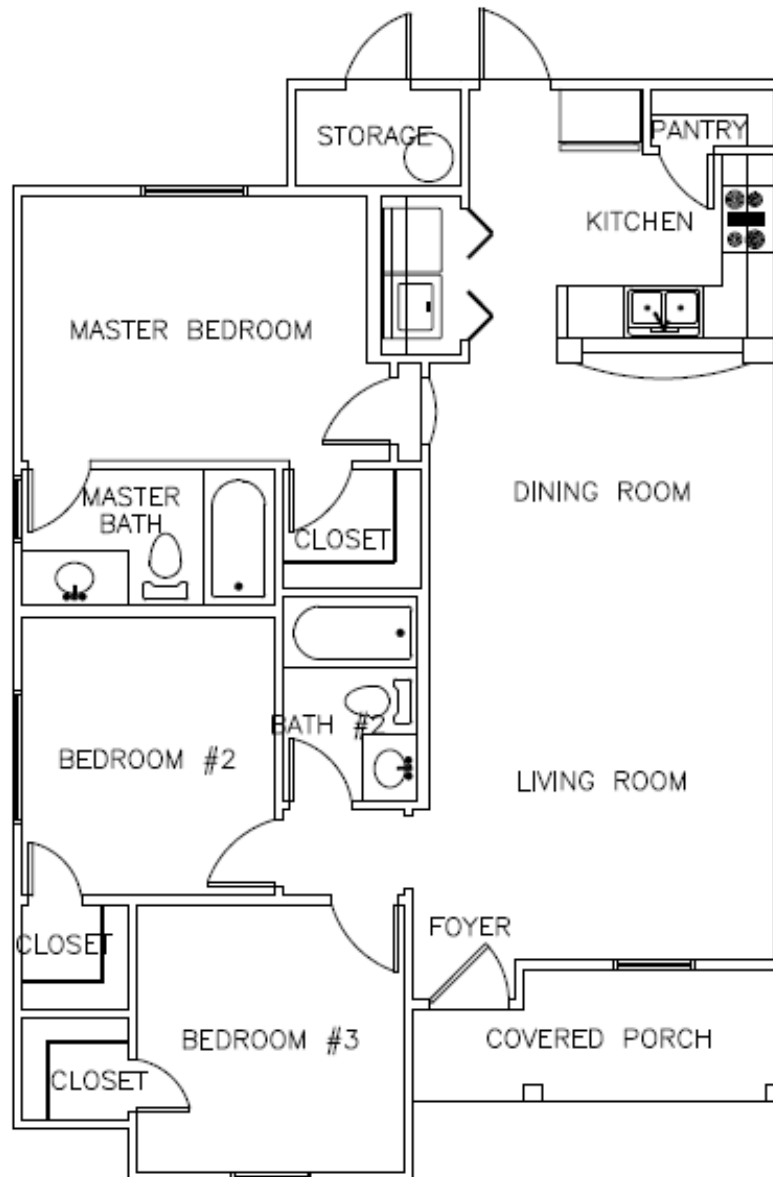

## The Devon

1022 Square Feet

3 Bedrooms

2 Baths

© Copyright – Braselton Homes, Inc. 2002

06/11/2008

"ALL SQUARE FOOTAGE ARE APPROXIMATE, PLANS MAY NOT ACCURATELY REFLECT ROOM SIZE PRICES, FINANCING, PLAN DESIGNS, AND AVIALABILITY OF SITES ARE SUBJECT TO CHANGE WITHOUT NOTICE"