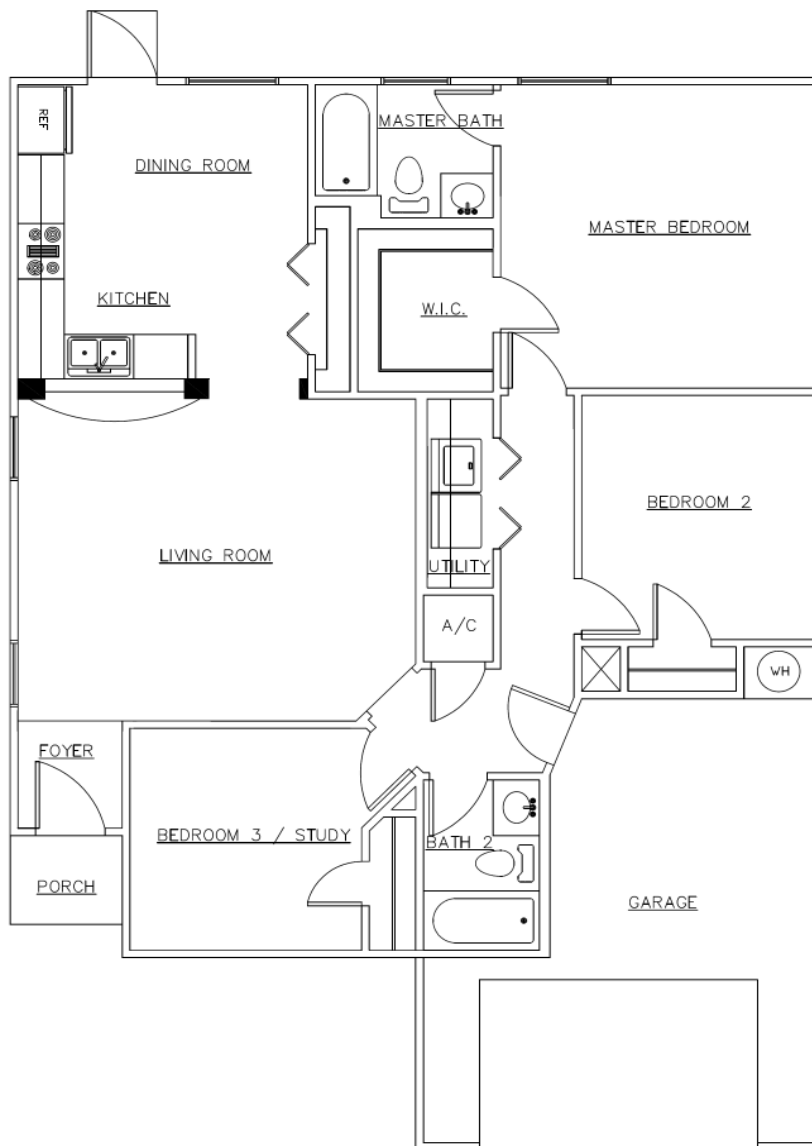

“Experience the Tradition”

PREMIERE HOMES

by BRASELTON

www.braseltonhomes.com

991-4710

The Dorset II

1220 Square Feet

3 Bedrooms

2 Bath

© Copyright – Braselton Homes, Inc. 2008

10/2/2008

"ALL SQUARE FOOTAGE ARE APPROXIMATE, PLANS MAY NOT ACCURATELY REFLECT ROOM SIZE PRICES, FINANCING, PLAN DESIGNS, AND AVIALABILITY OF SITES ARE SUBJECT TO CHANGE WITHOUT NOTICE"