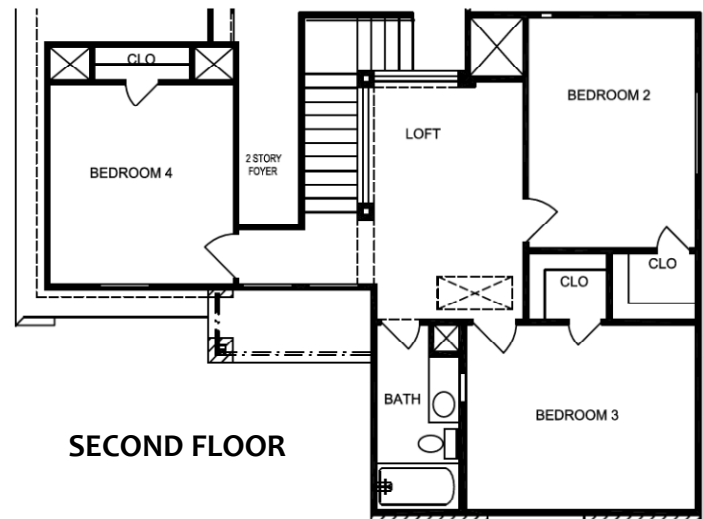

## The Downing

2099 Square Foot

4 Bedrooms

2.5 Baths

2-3 Living Areas

© Copyright – Braselton Homes, Inc. 2008

08/24/2009

"ALL SQUARE FOOTAGE ARE APPROXIMATE, PLANS MAY NOT ACCURATELY REFLECT ROOM SIZE PRICES, FINANCING, PLAN DESIGNS, AND AVAILABILITY OF SITES ARE SUBJECT TO CHANGE WITHOUT NOTICE"