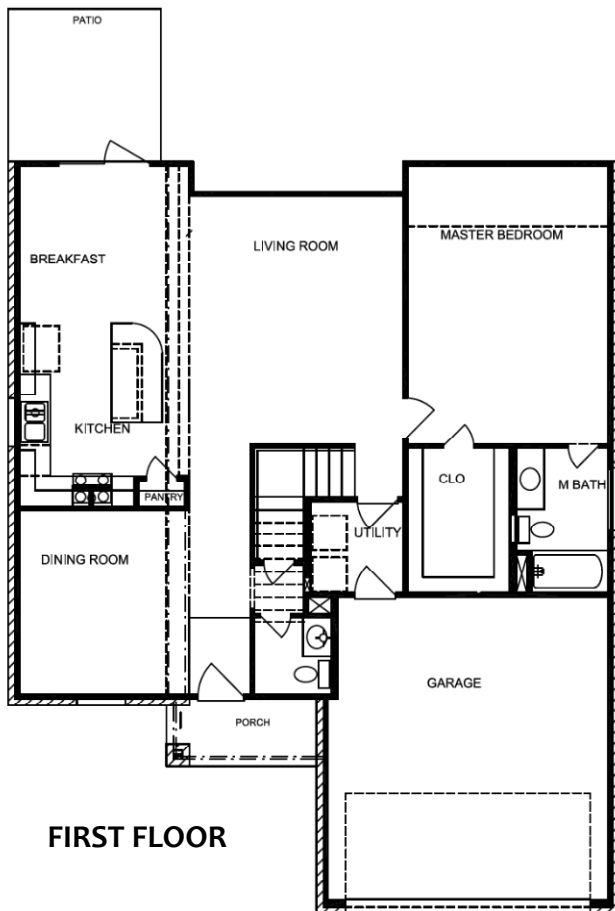

## The Downing

2099 Square Foot

4 Bedrooms

2.5 Baths

2-3 Living Areas

© Copyright – Braselton Homes, Inc. 2008

08/24/2009

"ALL SQUARE FOOTAGE ARE APPROXIMATE, PLANS MAY NOT ACCURATELY REFLECT ROOM SIZE PRICES, FINANCING, PLAN DESIGNS, AND AVAILABILITY OF SITES ARE SUBJECT TO CHANGE WITHOUT NOTICE"