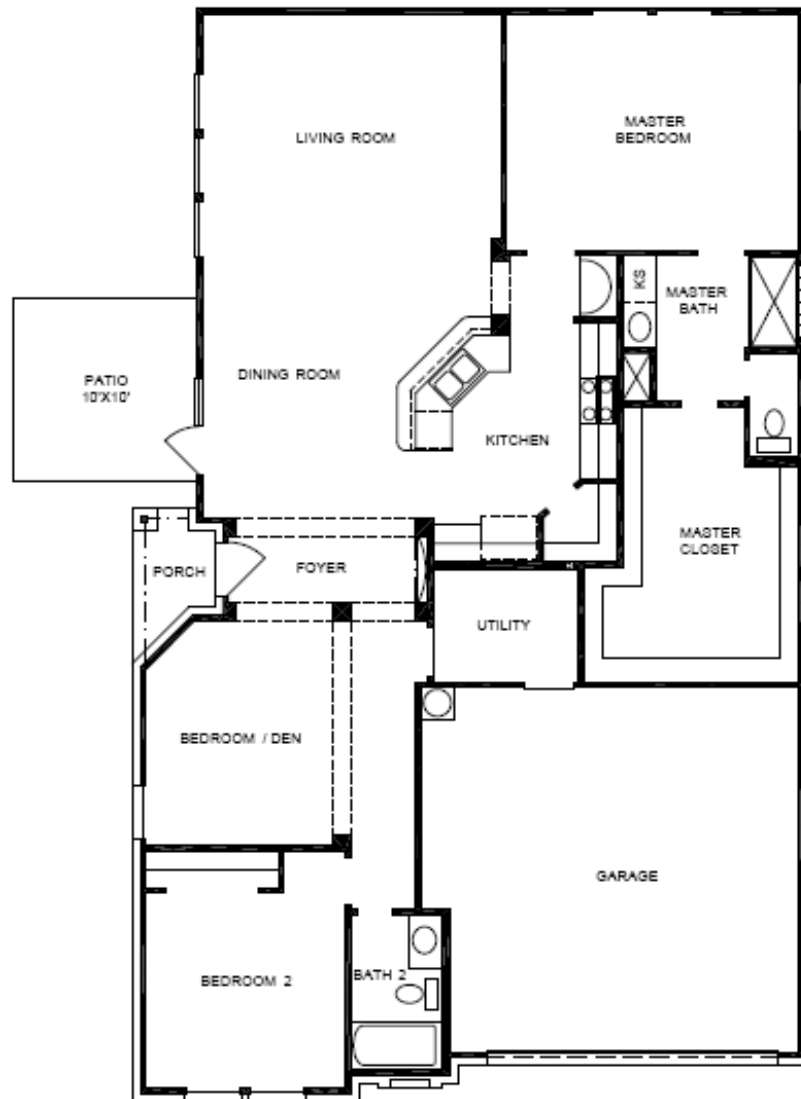

Braselton HOMES

experience the tradition

991-4710

The Grady

1635 Square Feet

3 Bedrooms

2 Baths

© Copyright – Braselton Homes, Inc. 2002

12/10/2007

"ALL SQUARE FOOTAGE ARE APPROXIMATE, PLANS MAY NOT ACCURATELY REFLECT ROOM SIZE PRICES, FINANCING, PLAN DESIGNS, AND AVIALABILITY OF SITES ARE SUBJECT TO CHANGE WITHOUT NOTICE"

The Grady

Elevation "A"

Elevation "B"

Elevation "C"