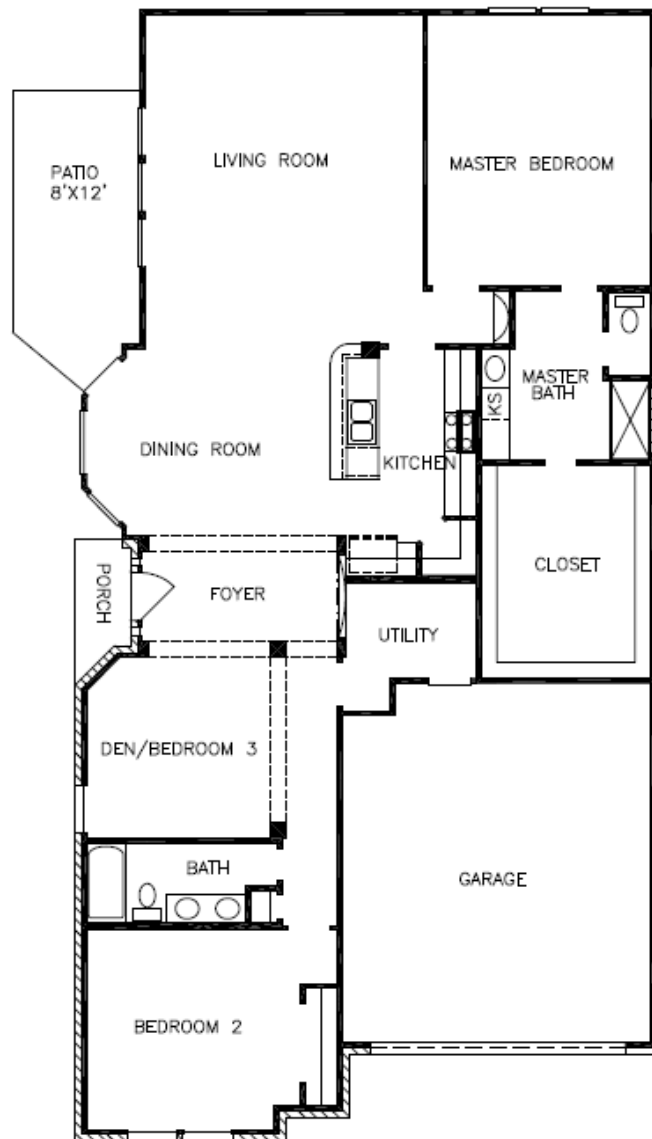

## The Grand Covington

1910 Square Feet

3 Bedrooms

2 Bath

11/3/2008

© Copyright – Braselton Homes, Inc. 2002

"ALL SQUARE FOOTAGE ARE APPROXIMATE, PLANS MAY NOT ACCURATELY REFLECT ROOM SIZE PRICES, FINANCING, PLAN DESIGNS, AND AVIALABILITY OF SITES ARE SUBJECT TO CHANGE WITHOUT NOTICE"