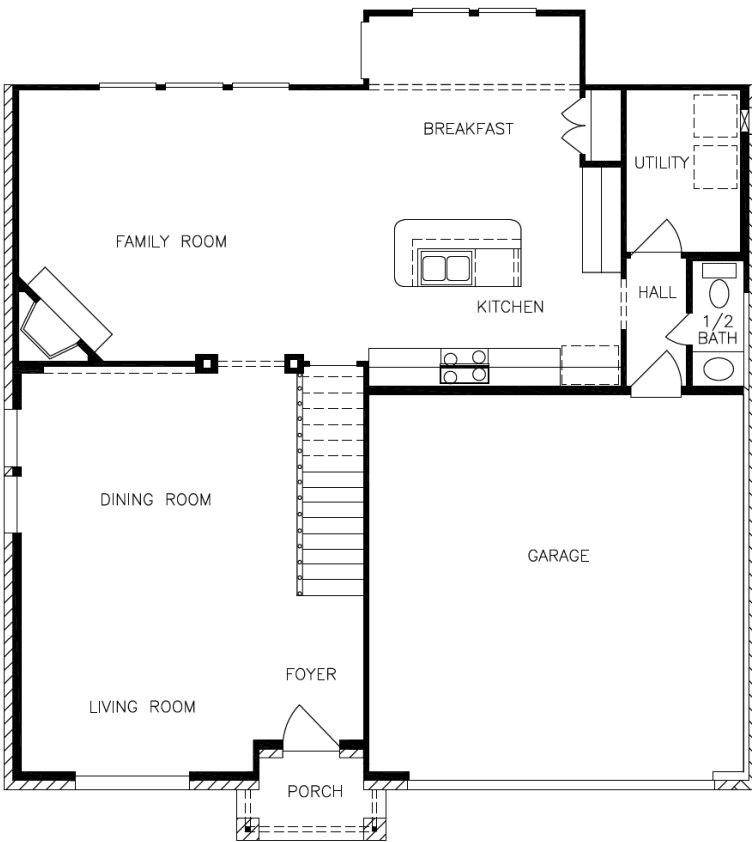

“Experience the Tradition”

BRASELTON HOMES

www.braseltonhomes.com

991-4710

The Griffin

2135 Square Feet

4 Bedrooms

2 1/2 Baths

First Floor

Second Floor

© Copyright – Braselton Homes, Inc. 2002

03/03/2009

"ALL SQUARE FOOTAGE ARE APPROXIMATE, PLANS MAY NOT ACCURATELY REFLECT ROOM SIZE PRICES, FINANCING, PLAN DESIGNS, AND AVAILABILITY OF SITES ARE SUBJECT TO CHANGE WITHOUT NOTICE"