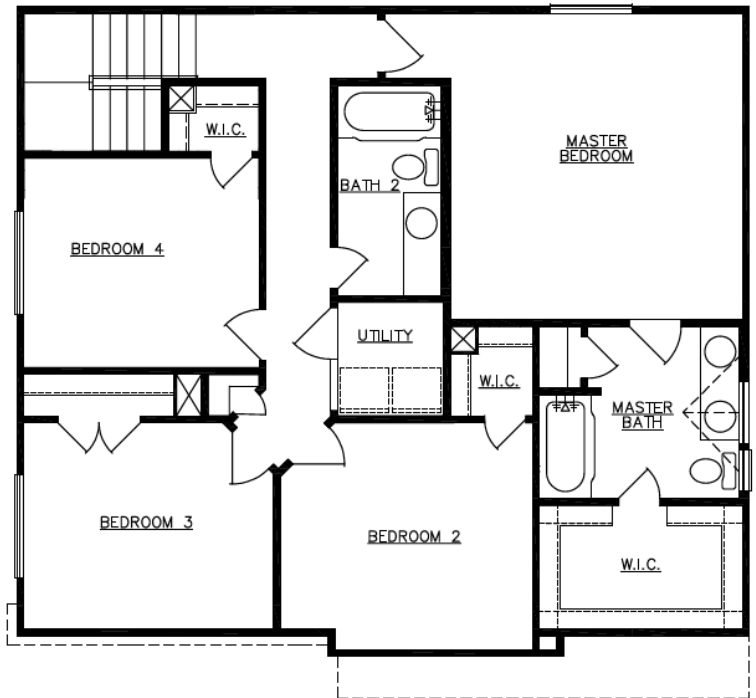

Brasletton HOMES

experience the tradition

991-4710

The Hanover

1801 Square Feet

4 Bedrooms

First Floor

Second Floor

09/10/2010

© Copyright – Kipp Flores Architects 2002

"ALL SQUARE FOOTAGE ARE APPROXIMATE, PLANS MAY NOT ACCURATELY REFLECT ROOM SIZE PRICES, nope

The Hanover

Elevation "A"

Elevation "B"

Elevation "C"