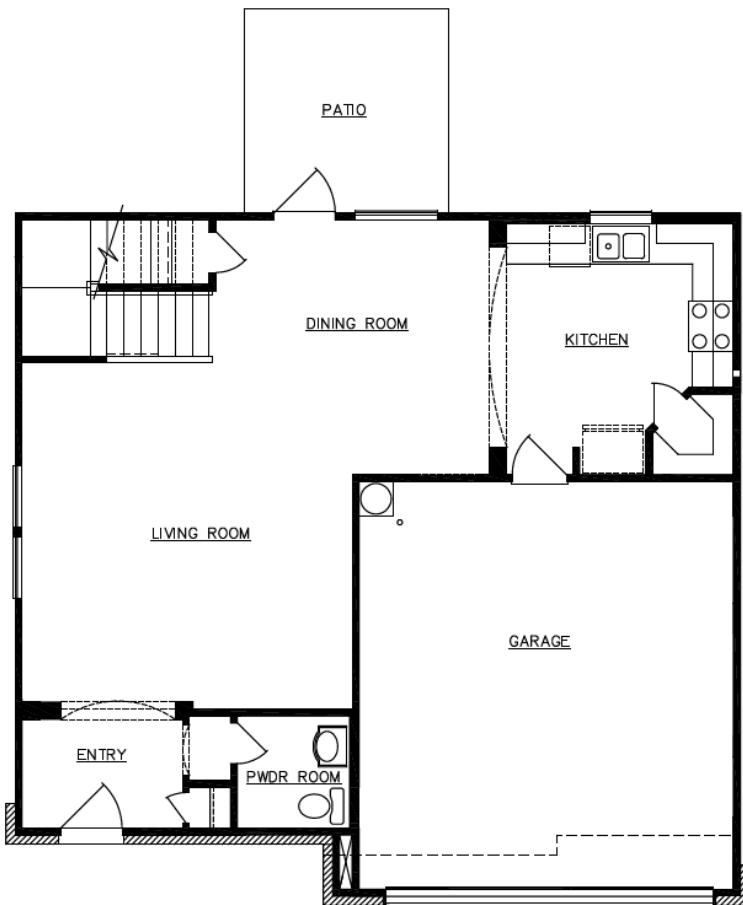

Brasletton HOMES

experience the tradition

991-4710

The Hanover

1801 Square Feet

4 Bedrooms

First Floor

Second Floor

09/10/2010

© Copyright – Kipp Flores Architects 2002

"ALL SQUARE FOOTAGE ARE APPROXIMATE, PLANS MAY NOT ACCURATELY REFLECT ROOM SIZE PRICES, nope

The Hanover

Elevation "A"

Elevation "B"

Elevation "C"