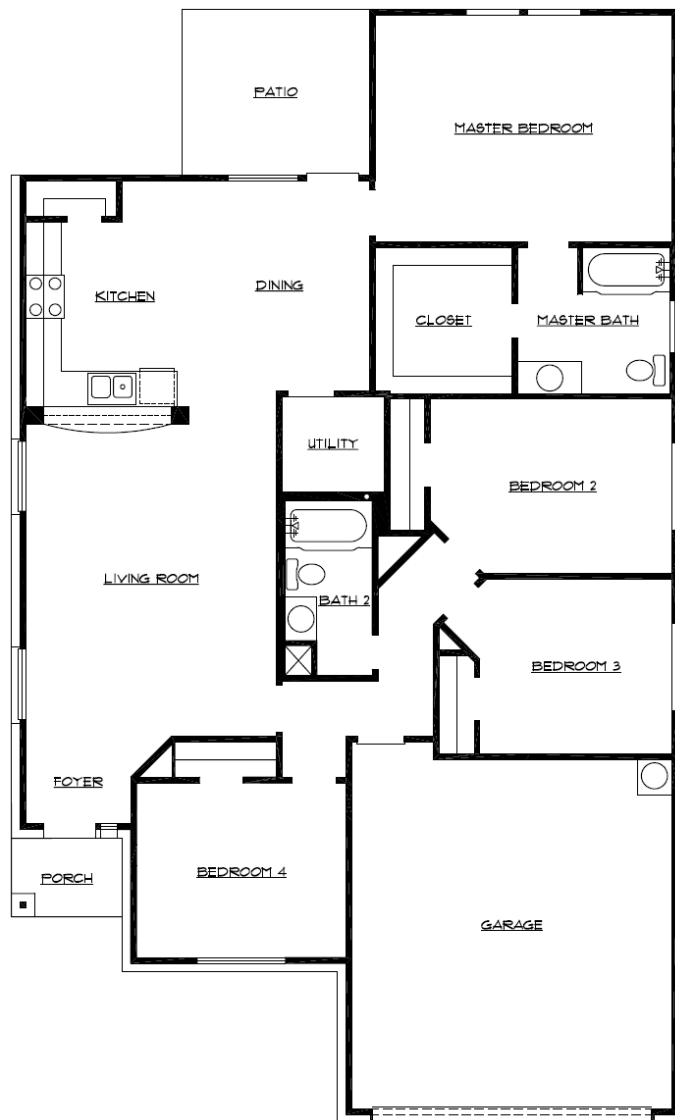

Braseltton HOMES

experience the tradition

991-4710

The Kent III

1652 Square Feet

4 Bedrooms

2 Baths

2 Dining Areas

© Copyright – Kipp Flores Architects 2002

08/27/2010

"ALL SQUARE FOOTAGE ARE APPROXIMATE, PLANS MAY NOT ACCURATELY REFLECT ROOM SIZE PRICES, FINANCING, PLAN DESIGNS, AND AVAILABILITY OF SITES ARE SUBJECT TO CHANGE WITHOUT NOTICE"

The Kent III

Elevation "A"

Elevation "B-2"

Elevation "C"

Elevation "D"

Elevation "E"