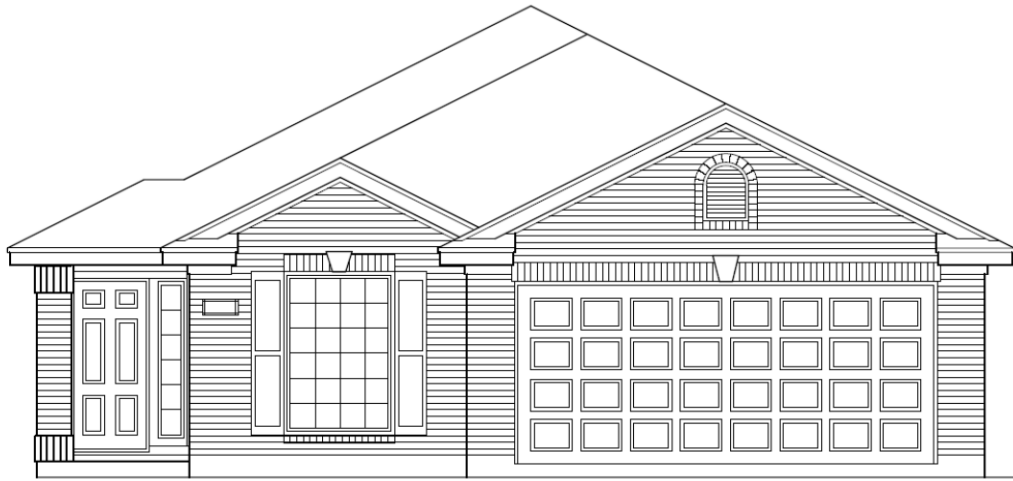

Brasletton HOMES

experience the tradition

991-4710

The Kent

1235 Square Feet

3 Bedrooms

2 Baths

© Copyright – Kipp Flores Architects 2002

4/8/2009

"ALL SQUARE FOOTAGE ARE APPROXIMATE, PLANS MAY NOT ACCURATELY REFLECT ROOM SIZE PRICES, FINANCING, PLAN DESIGNS, AND AVAILABILITY OF SITES ARE SUBJECT TO CHANGE WITHOUT NOTICE"

The Kent

Elevation "A"

Elevation "B"

Elevation "C"