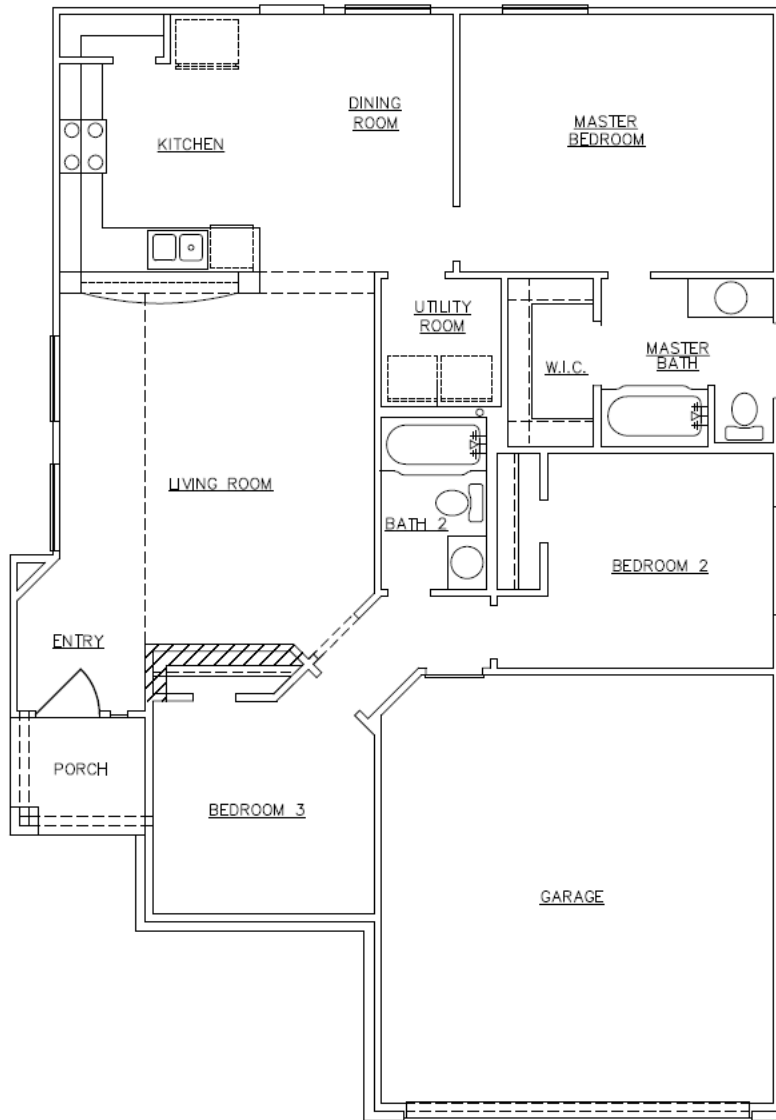

Brasletton HOMES

experience the tradition

991-4710

The Kent

1235 Square Feet

3 Bedrooms

2 Baths

© Copyright – Kipp Flores Architects 2002

4/8/2009

"ALL SQUARE FOOTAGE ARE APPROXIMATE, PLANS MAY NOT ACCURATELY REFLECT ROOM SIZE PRICES, FINANCING, PLAN DESIGNS, AND AVAILABILITY OF SITES ARE SUBJECT TO CHANGE WITHOUT NOTICE"

The Kent

Elevation "A"