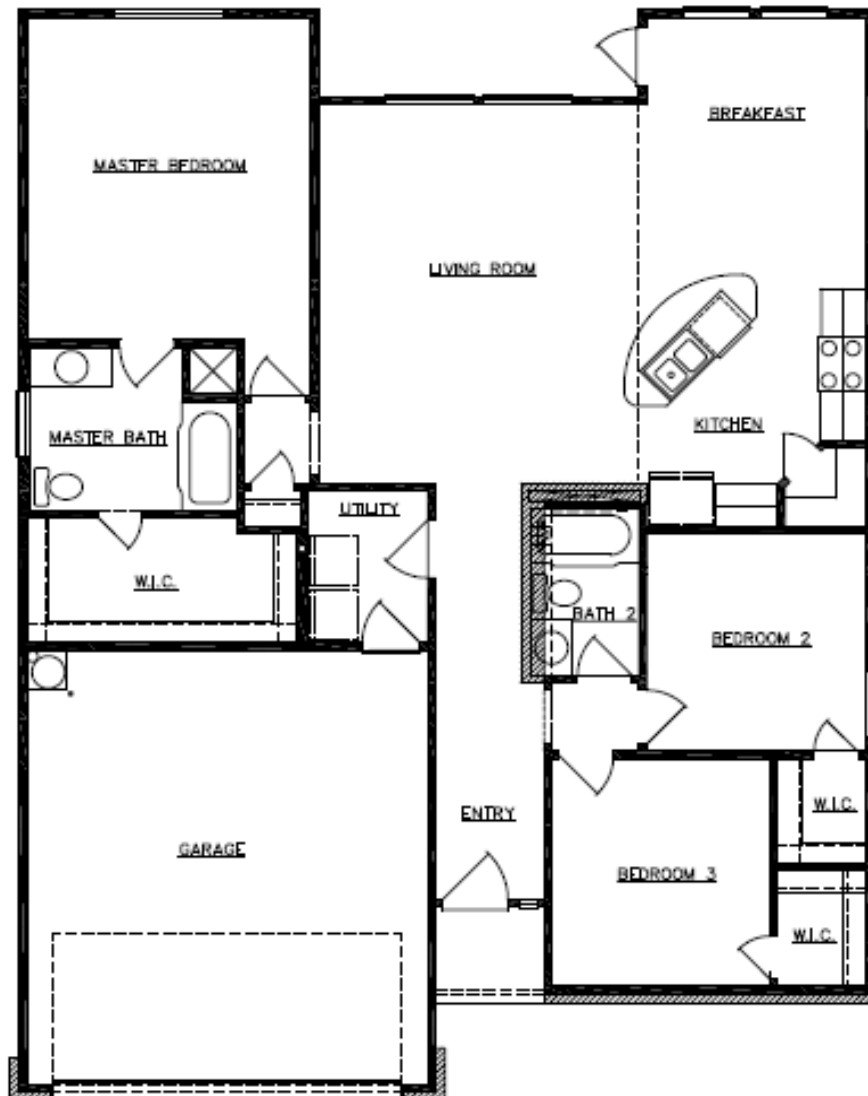

Braselton HOMES

experience the tradition

991-4710

The Monarch II

1401 Square Feet

3 Bedrooms

Copyright - Kipp Flores Architects 1995

01/13/2012

"ALL SQUARE FOOTAGE ARE APPROXIMATE, PLANS MAY NOT ACCURATELY REFLECT ROOM SIZE PRICES, FINANCING, PLAN DESIGNS, AND AVIALABILITY OF SITES ARE SUBJECT TO CHANGE WITHOUT NOTICE"

The Monarch II

Elevation "A"

Elevation "B"

Elevation "C"

Elevation "D"

Elevation "E"