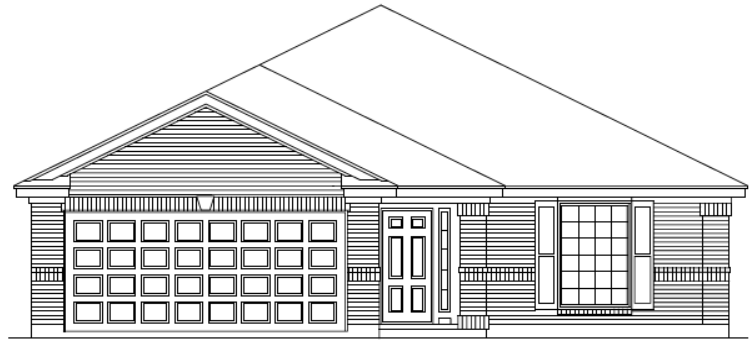

Braselton HOMES

experience the tradition

991-4710

The Monarch II

1401 Square Feet

3 Bedrooms

Copyright - Kipp Flores Architects 1995

01/13/2012

"ALL SQUARE FOOTAGE ARE APPROXIMATE, PLANS MAY NOT ACCURATELY REFLECT ROOM SIZE PRICES, FINANCING, PLAN DESIGNS, AND AVIALABILITY OF SITES ARE SUBJECT TO CHANGE WITHOUT NOTICE"

The Monarch II

Elevation "A"

Elevation "B"

Elevation "C"

Elevation "D"

Elevation "E"