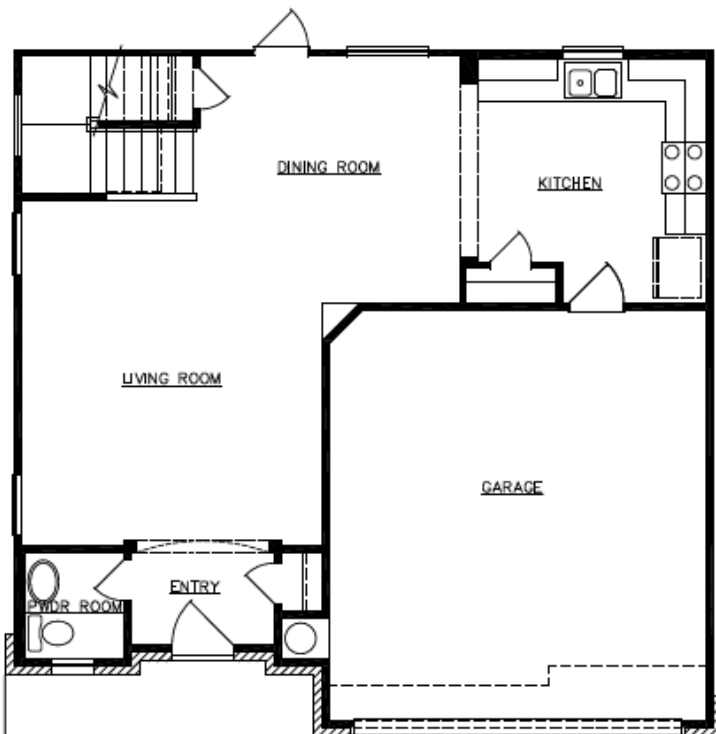

Braselton HOMES

experience the tradition

991-4710

The Newcastle

1670 Square Foot

3 Bedrooms

2 ½ Baths

First Floor

Second Floor

7/16/2010

© Copyright – Kipp Flores Architects 2002

"ALL SQUARE FOOTAGE ARE APPROXIMATE, PLANS MAY NOT ACCURATELY REFLECT ROOM SIZE PRICES, nope

The Newcastle

ELEVATION "A"

ELEVATION "B"

ELEVATION "C"