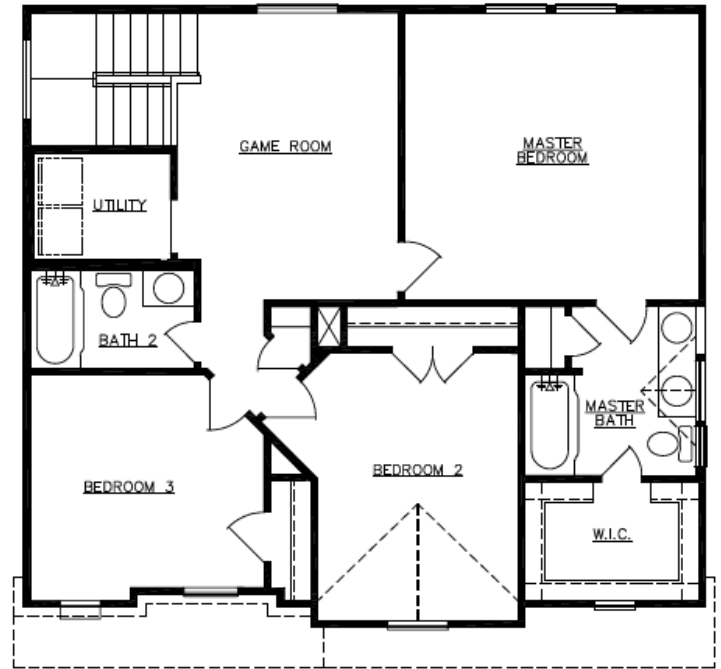

Braselton HOMES

experience the tradition

991-4710

The Newcastle

1670 Square Foot

3 Bedrooms

2 ½ Baths

First Floor

Second Floor

7/16/2010

© Copyright – Kipp Flores Architects 2002

"ALL SQUARE FOOTAGE ARE APPROXIMATE, PLANS MAY NOT ACCURATELY REFLECT ROOM SIZE PRICES, nope

The Newcastle

ELEVATION "A"

ELEVATION "B"

ELEVATION "C"