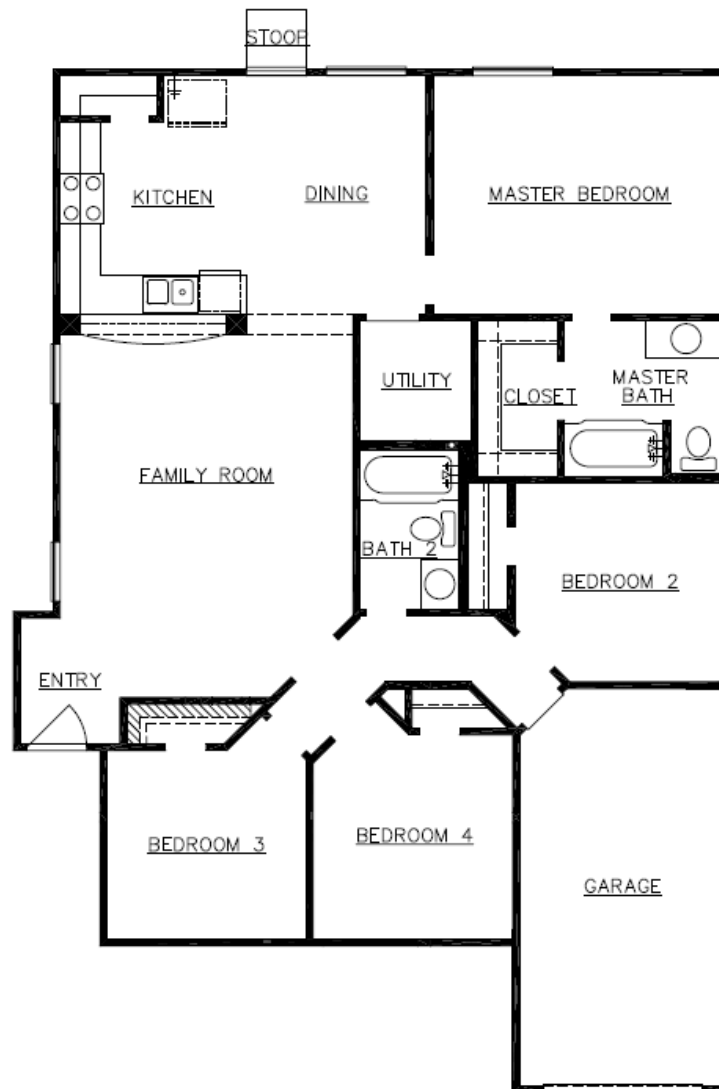

“Experience the Tradition”

PREMIERE HOMES

by BRASELTON

www.braseltonhomes.com

991-4710

The Somerset

1343 Square Feet

4 Bedrooms

2 Baths

© Copyright – Kipp Flores Architect 2003

06/17/2009

"ALL SQUARE FOOTAGE ARE APPROXIMATE, PLANS MAY NOT ACCURATELY REFLECT ROOM SIZE PRICES, FINANCING, PLAN DESIGNS, AND AVIALABILITY OF SITES ARE SUBJECT TO CHANGE WITHOUT NOTICE"