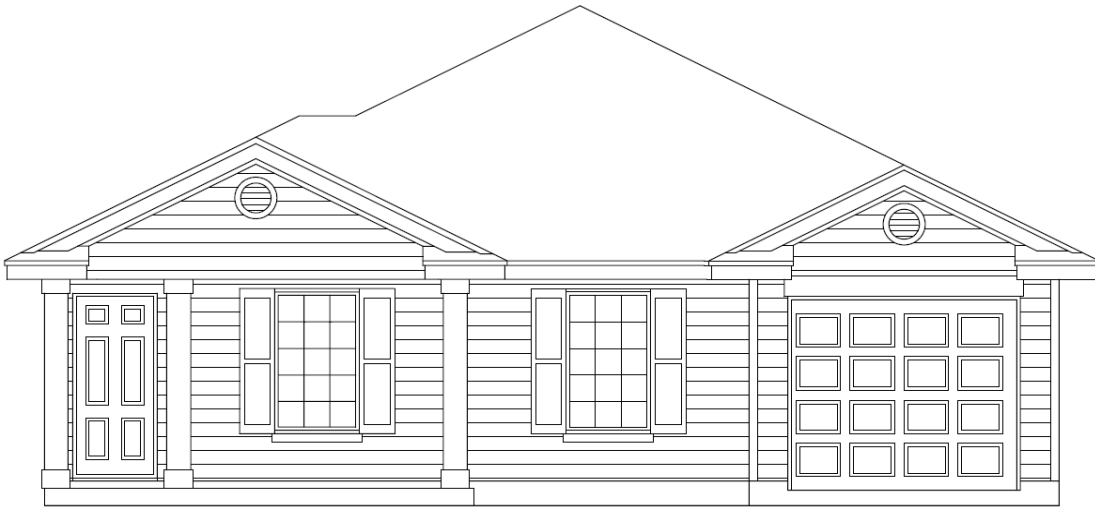

“Experience the Tradition”

PREMIERE HOMES

by BRASELTON

www.braseltonhomes.com

991-4710

The Somerset

1343 Square Feet

4 Bedrooms

2 Baths

© Copyright – Kipp Flores Architect 2003

06/17/2009

"ALL SQUARE FOOTAGE ARE APPROXIMATE, PLANS MAY NOT ACCURATELY REFLECT ROOM SIZE PRICES, FINANCING, PLAN DESIGNS, AND AVIALABILITY OF SITES ARE SUBJECT TO CHANGE WITHOUT NOTICE"

The Somerset

Elevation "A"

Elevation "C"

Elevation "D"

06/17/2009

Somerset 1 1/2 Car Garage

Elevation "A"

Elevation "C"

Elevation "D"

06/17/2009

Somerset 2 Car Garage

Elevation "A"

Elevation "C"

Elevation "D"

Elevation "E"