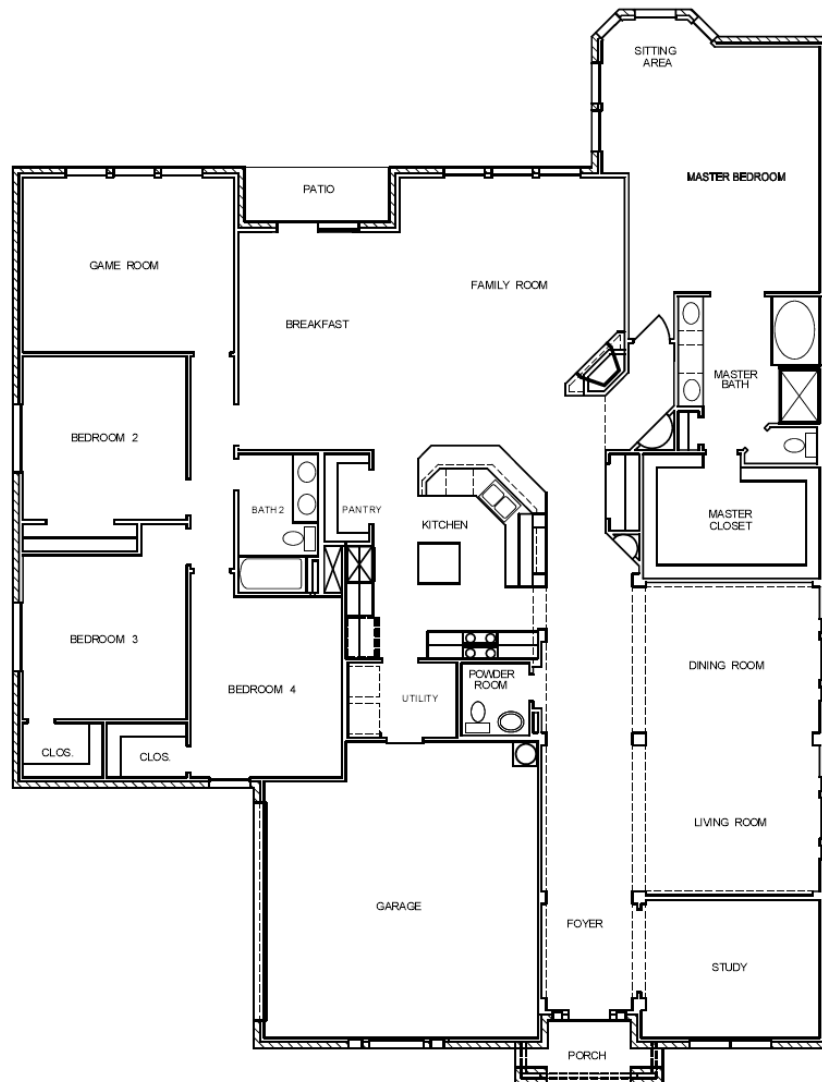

Braselton HOMES

experience the tradition

991-4710

The Sovereign III

3210 Square Feet

4 Bedrooms

2 1/2 Baths

© Copyright – Braselton Homes, Inc. 2002

04/22/2009

"ALL SQUARE FOOTAGE ARE APPROXIMATE, PLANS MAY NOT ACCURATELY REFLECT ROOM SIZE PRICES, FINANCING, PLAN DESIGNS, AND AVIALABILITY OF SITES ARE SUBJECT TO CHANGE WITHOUT NOTICE"

The Sovereign III

Elevation “A”

Elevation “B”