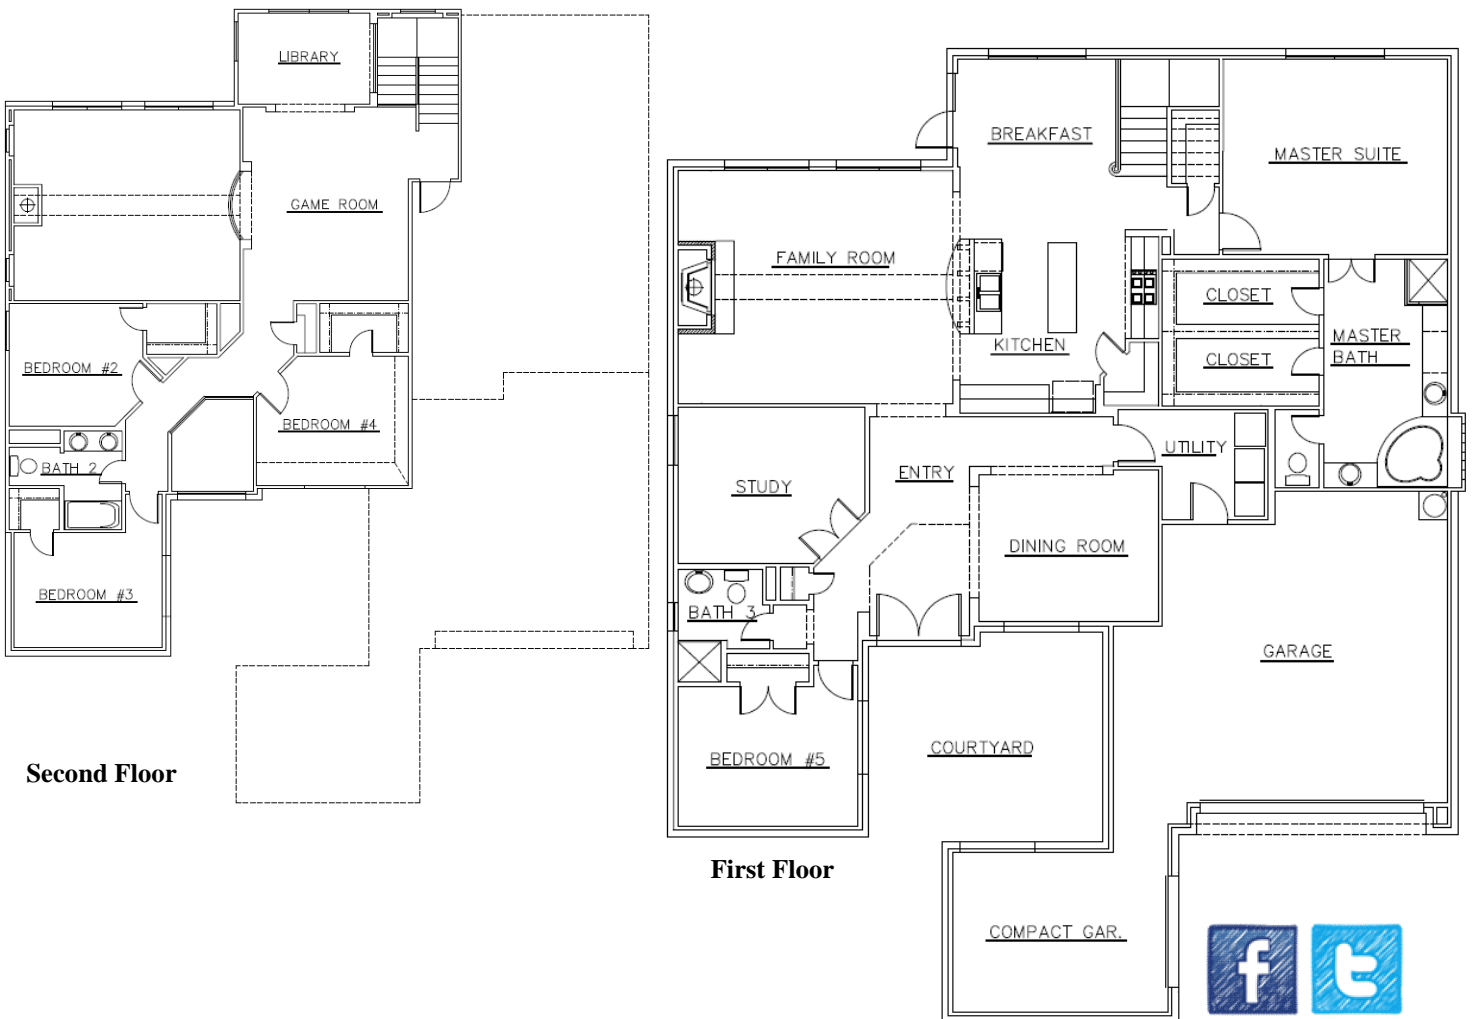

## The St. James

3365 Square Feet

5 Bedrooms

3 Baths

© Copyright – Braselton Homes, Inc. 2002

4/09/2007

"ALL SQUARE FOOTAGE ARE APPROXIMATE, PLANS MAY NOT ACCURATELY REFLECT ROOM SIZE PRICES, FINANCING, PLAN DESIGNS, AND AVIALABILITY OF SITES ARE SUBJECT TO CHANGE WITHOUT NOTICE"

# The St. James

Elevation "A"

Elevation "B"

Elevation "C"