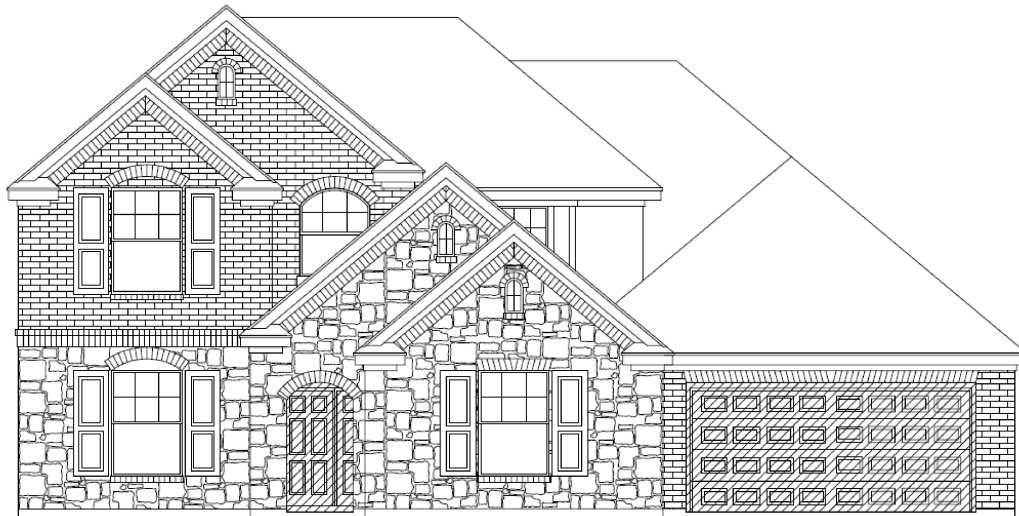

# Braselton HOMES

*experience the tradition*

991-4710

## The St. James

3365 Square Feet

5 Bedrooms

3 Baths

© Copyright – Braselton Homes, Inc. 2002

4/09/2007

"ALL SQUARE FOOTAGE ARE APPROXIMATE, PLANS MAY NOT ACCURATELY REFLECT ROOM SIZE PRICES, FINANCING, PLAN DESIGNS, AND AVIALABILITY OF SITES ARE SUBJECT TO CHANGE WITHOUT NOTICE"

# The St. James

Elevation "A"

Elevation "B"

Elevation "C"