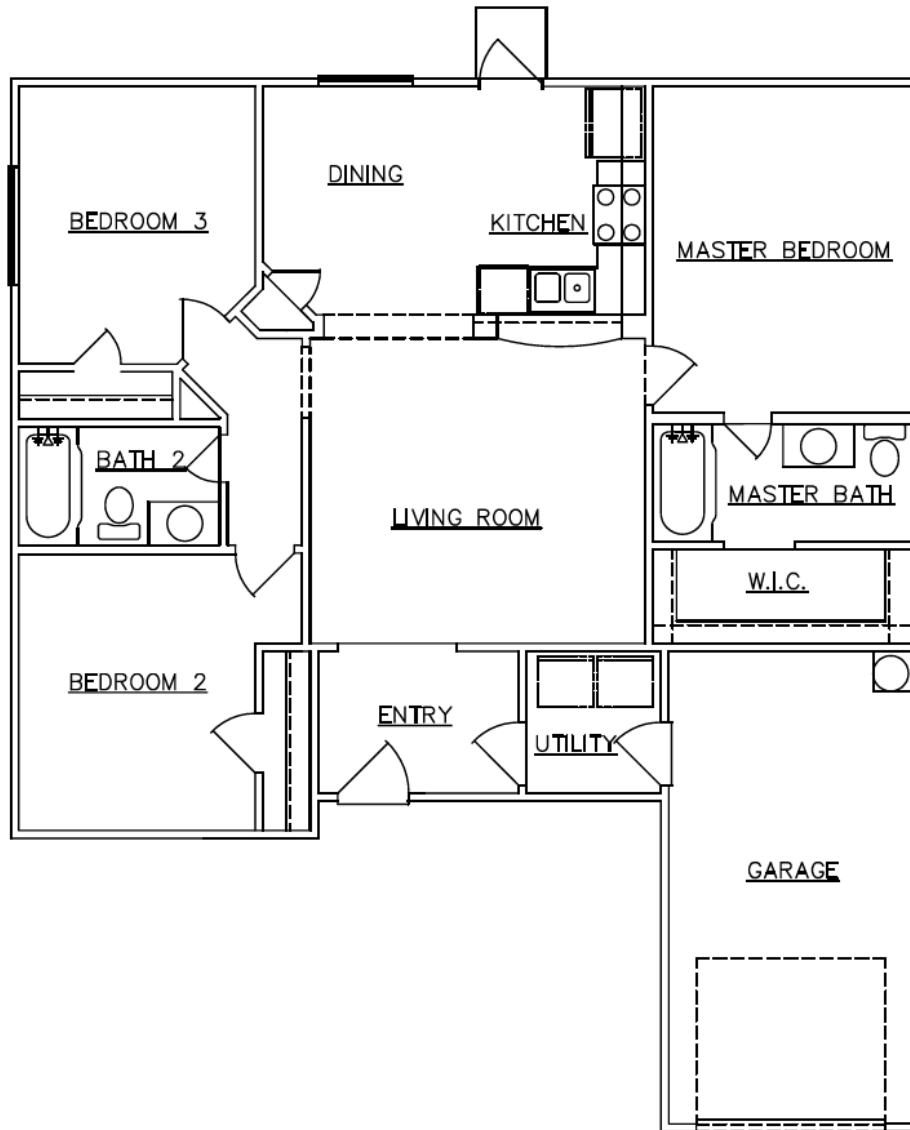

“Experience the Tradition”

PREMIERE HOMES

by BRASELTON

www.braseltonhomes.com

991-4710

The Stratford

1130 Square Feet

3 Bedrooms

2 Bath

© Copyright – Kipp Flores Architects 2003

02/18/2010

"ALL SQUARE FOOTAGE ARE APPROXIMATE, PLANS MAY NOT ACCURATELY REFLECT ROOM SIZE PRICES,"

The Stratford

Elevation "A"

Elevation "B"

Elevation "C"