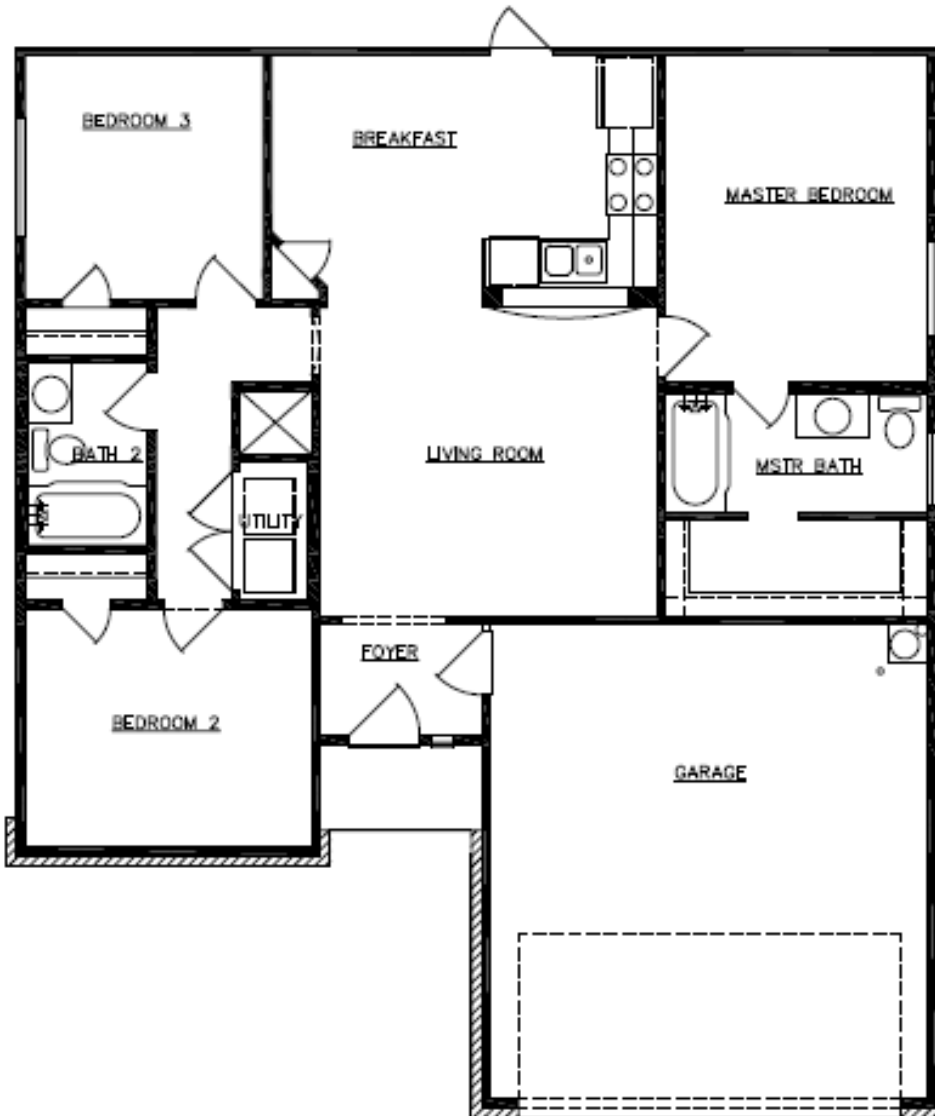

## The Tudor II

1101 Square Feet

3 Bedrooms

© Copyright – Kipp Flores Architects 2003

"ALL SQUARE FOOTAGE ARE APPROXIMATE, PLANS MAY NOT ACCURATELY REFLECT ROOM SIZE PRICES,"

01/13/2012

The Tudor II

Elevation "A"

Elevation "B"

Elevation "C"

01/13/2012