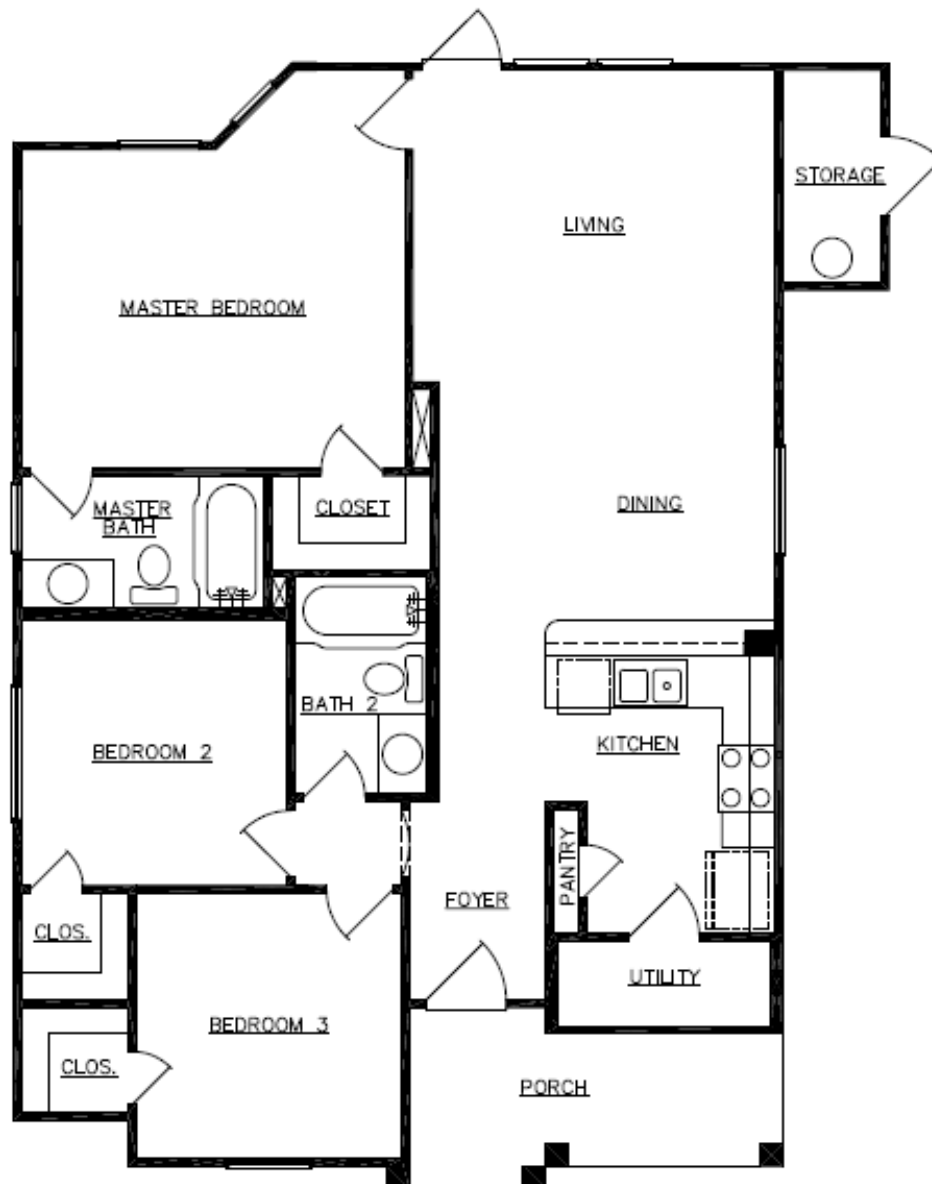

## The Wallace

1101 Square Feet

3 Bedrooms

2 Baths

© Copyright – Braselton Homes, Inc. 2002

07/02/2008

"ALL SQUARE FOOTAGE ARE APPROXIMATE, PLANS MAY NOT ACCURATELY REFLECT ROOM SIZE PRICES, FINANCING, PLAN DESIGNS, AND AVIALABILITY OF SITES ARE SUBJECT TO CHANGE WITHOUT NOTICE"