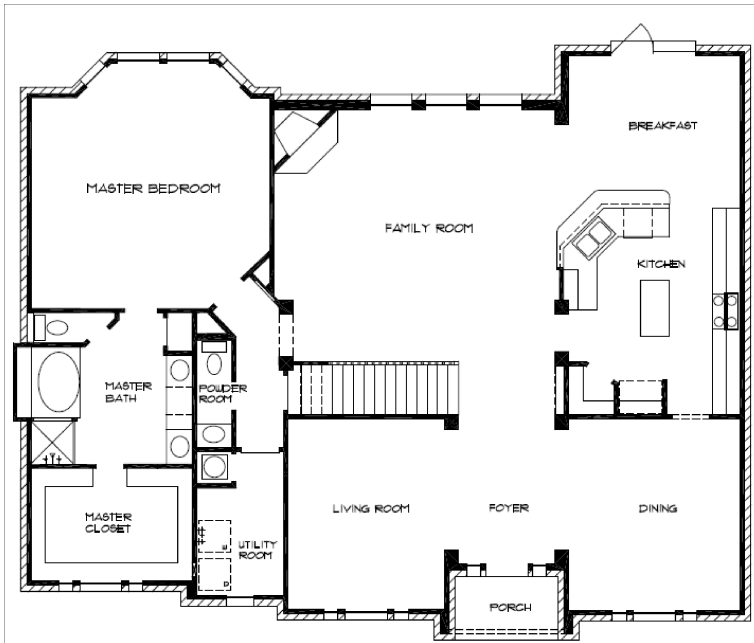

## The Westminster II

3600 Square Feet

5 Bedrooms

3 1/2 Baths

2 Living Areas

**First Floor**

**Second Floor**

© Copyright – Braselton Homes, Inc. 2002

4/13/2007

"ALL SQUARE FOOTAGE ARE APPROXIMATE, PLANS MAY NOT ACCURATELY REFLECT ROOM SIZE PRICES, FINANCING, PLAN DESIGNS, AND AVAILABILITY OF SITES ARE SUBJECT TO CHANGE WITHOUT NOTICE"