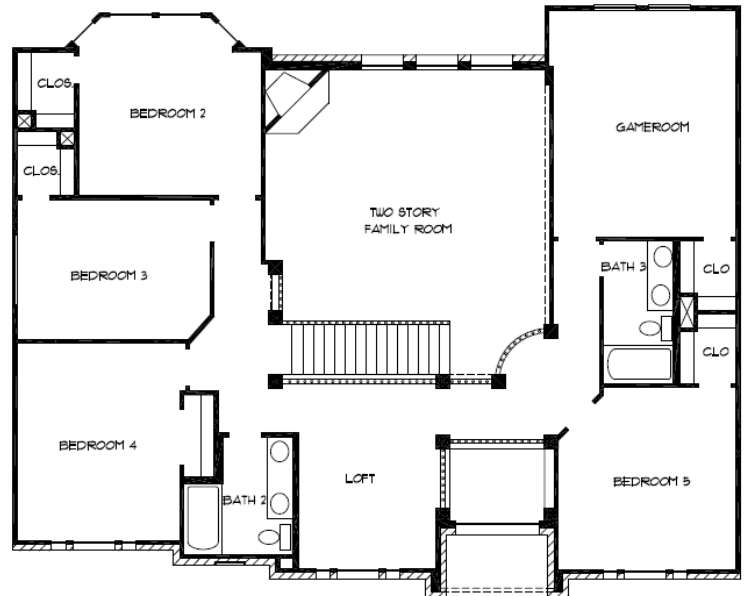

## The Westminster II

3600 Square Feet

5 Bedrooms

3 1/2 Baths

2 Living Areas

**First Floor**

**Second Floor**

© Copyright – Braselton Homes, Inc. 2002

4/13/2007

"ALL SQUARE FOOTAGE ARE APPROXIMATE, PLANS MAY NOT ACCURATELY REFLECT ROOM SIZE PRICES, FINANCING, PLAN DESIGNS, AND AVAILABILITY OF SITES ARE SUBJECT TO CHANGE WITHOUT NOTICE"