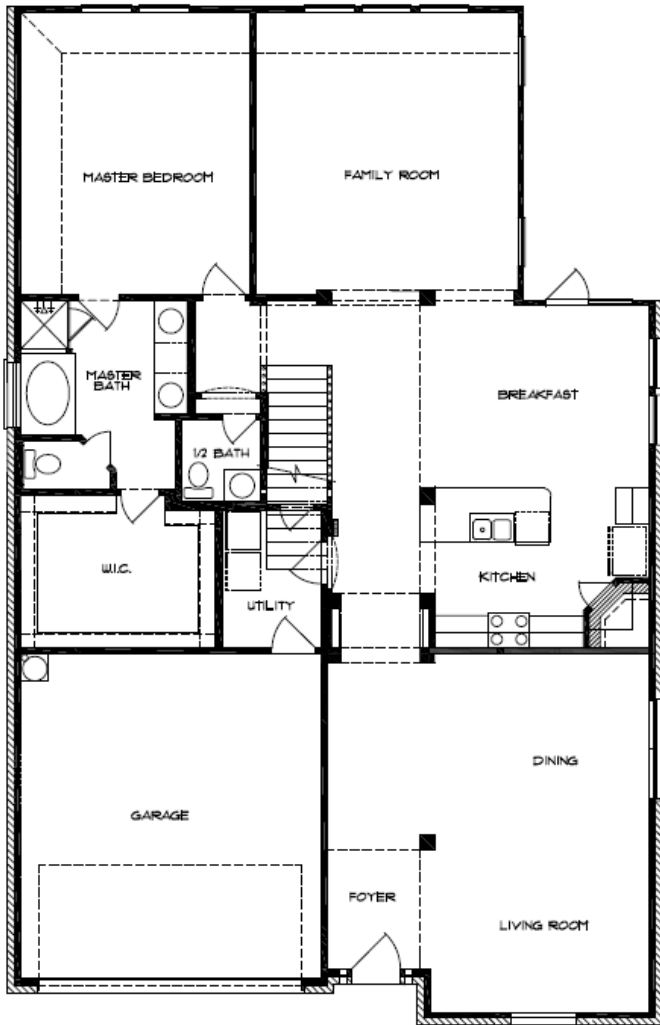

Brasletton

HOMES

experience the tradition

991-4710

The Wilshire II

3101 Square Feet

4-6 Bedrooms

2 1/2 Baths

2 Car Garage

First Floor

Second Floor

© Copyright – Kipp Flores Architects 2002

07/28/2011
SUPERSEDES
07/14/2011

*ALL SQUARE FOOTAGE ARE APPROXIMATE, PLANS MAY NOT ACCURATELY REFLECT ROOM SIZE PRICES,

The Wilshire II