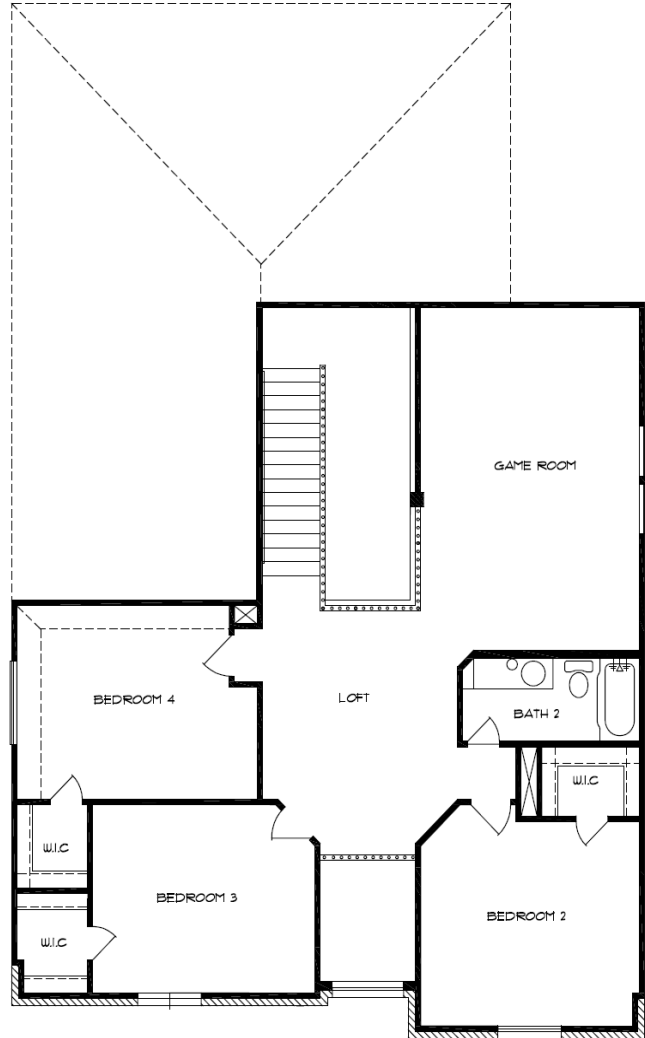

Brasletton

HOMES

experience the tradition

991-4710

The Wilshire II

3101 Square Feet

4-6 Bedrooms

2 1/2 Baths

2 Car Garage

First Floor

Second Floor

© Copyright – Kipp Flores Architects 2002

07/28/2011
SUPERSEDES
07/14/2011

*ALL SQUARE FOOTAGE ARE APPROXIMATE, PLANS MAY NOT ACCURATELY REFLECT ROOM SIZE PRICES,

The Wilshire II