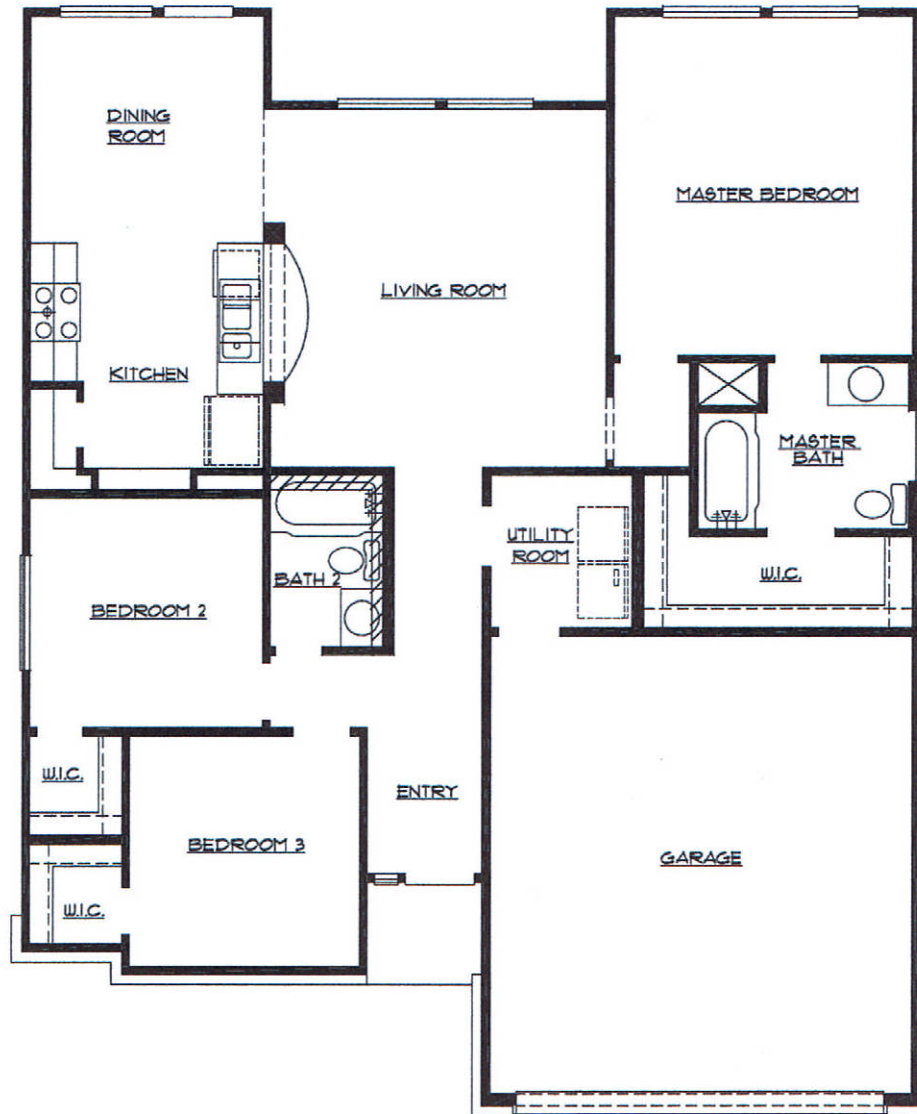

“Experience the Tradition”

PREMIERE HOMES
by BRASELTON

991-4710

The York II

1301 Square Feet

3 Bedrooms

2 Baths

© Copyright – Kipp Flores Architect 2002

4/8/2009

"ALL SQUARE FOOTAGE ARE APPROXIMATE, PLANS MAY NOT ACCURATELY REFLECT ROOM SIZE PRICES, FINANCING, PLAN DESIGNS, AND AVIALABILITY OF SITES ARE SUBJECT TO CHANGE WITHOUT NOTICE"

The York II

Elevation "C"

Elevation "D"

Elevation "E"