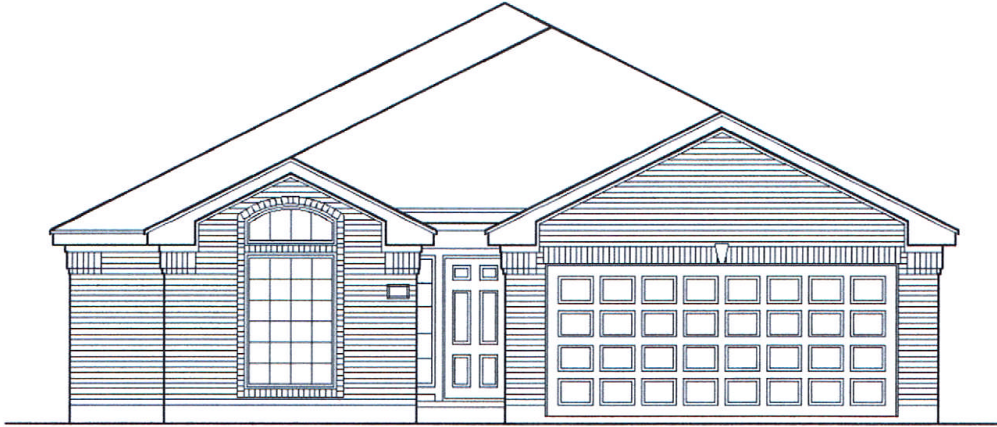

“Experience the Tradition”

PREMIERE HOMES
by BRASELTON

991-4710

The York II

1301 Square Feet

3 Bedrooms

2 Baths

© Copyright – Kipp Flores Architect 2002

4/8/2009

"ALL SQUARE FOOTAGE ARE APPROXIMATE, PLANS MAY NOT ACCURATELY REFLECT ROOM SIZE PRICES, FINANCING, PLAN DESIGNS, AND AVIALABILITY OF SITES ARE SUBJECT TO CHANGE WITHOUT NOTICE"

The York II

Elevation "C"

Elevation "D"

Elevation "E"